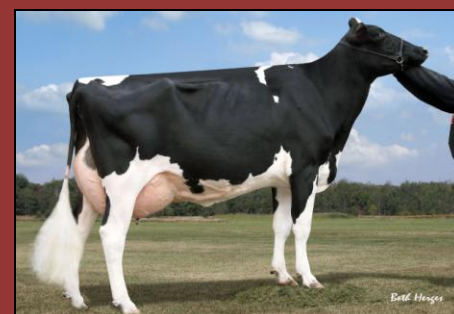

SEWARDS-FOLLY ALLEN DAFY-ET EX-90
3-10 2x 358d 31147 2.9 913 2.9 910
A third generation EX. This Allen sells due December 1st to Sanchez, along with her 8-09 Shottle daughter.