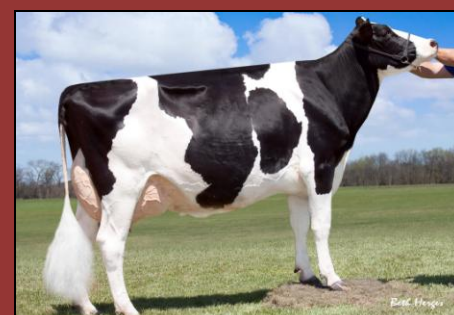

SCHA-KETT JK BLACK VELVET *RC VG-87 VG-MS
2-03 2x 365d 25842 3.8 993 3.0 768
This 3 Year Old is sure to make you look twice. Dam EX-90 Red Advent, then 90, 85, 86, 87, 85.