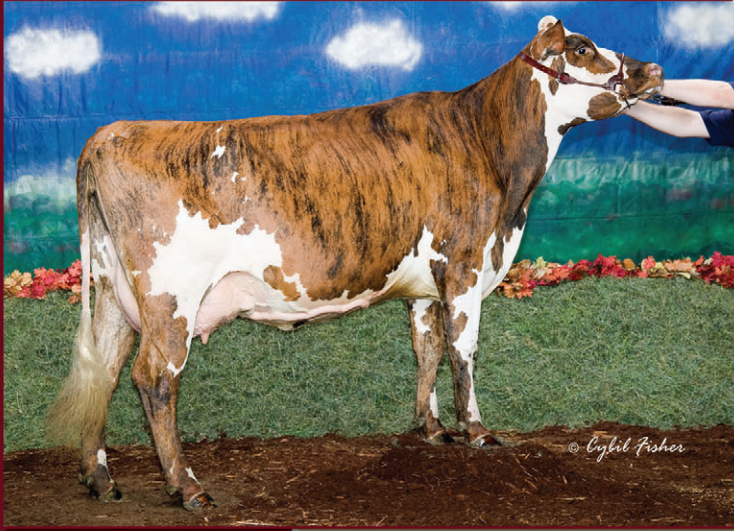

New Hope Normandes

NEW HOPE FUKRAIN DELILAH

2-01 365 25056 3.8 957 3.0 753

Sire: Fukrain

Delilah was Intermediate and Grand Champion Normande at the 2007 Minnesota State Fair and National Normande Show. She has pregnancies coming by Redondo in December and March. Frozen embryos available. Delilah will continue to be flushed.

NEW HOPE ENTOI VANESSA

5-07 365 33280 3.6 1206 3.0 1000

Sire: Entoi

Vanessa was Senior and Reserve Grand Champion at the 2007 Minnesota State Fair and National Normande Show. Female pregnancy coming in November by Primate. Vanessa is due April 2009.

NEW HOPE MESSENGER MONIQUE-ET

Just fresh, soon into embryo transfer program.

Sire: Messenger

Monique was Reserve Junior Champion Normande at the 2006 and 2007 MN State Fair and National Normande Show. Monique is a 100% Normande that resulted from embryos imported from France. Monique has 7 offspring to date by Primate and Redondo.