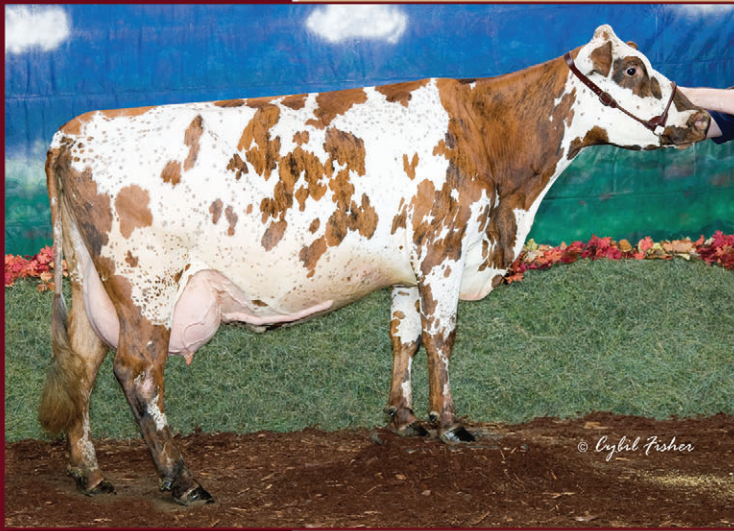

New Hope Normandes

NEW HOPE FUKRAIN DELILAH

2-01 365 25056 3.8 957 3.0 753

Sire: Fukrain

Delilah was Intermediate and Grand Champion Normande at the 2007 Minnesota State Fair and National Normande Show. She has pregnancies coming by Redondo in December and March. Frozen embryos available. Delilah will continue to be flushed.

NEW HOPE ENTOI VANESSA

5-07 365 33280 3.6 1206 3.0 1000

Sire: Entoi

Vanessa was Senior and Reserve Grand Champion at the 2007 Minnesota State Fair and National Normande Show. Female pregnancy coming in November by Primate. Vanessa is due April 2009.

NEW HOPE MESSENGER MONIQUE-ET

Just fresh, soon into embryo transfer program.

Sire: Messenger

Monique was Reserve Junior Champion Normande at the 2006 and 2007 MN State Fair and National Normande Show. Monique is a 100% Normande that resulted from embryos imported from France. Monique has 7 offspring to date by Primate and Redondo.