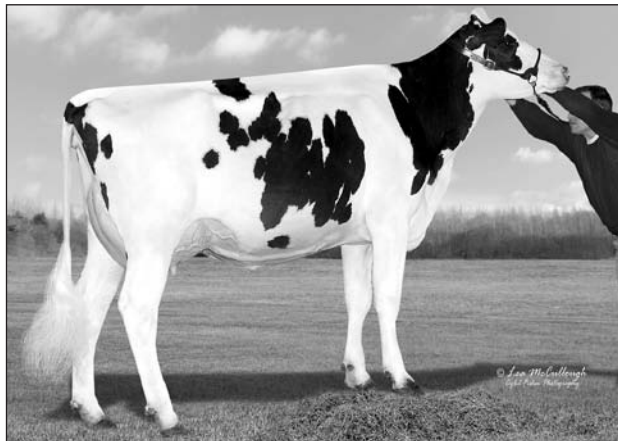

DARLING...FROM EVERY ANGLE!

HOLBRIC-ML DARLING-ET

GTPI +2098 • #7 Socrates in North America • #9 Socrates in the world!

2-1 108 9,263 6.4 594 3.2 292 Inc

Darling is just that! She has numerous AI contracts and the family numbers increase with each run. Her dam is 11th gen VG/EX Ernlo Sue-Lynn VG-87. Five maternal sisters to Darling are genomic tested and average +218 over PA.
owned with Mark Lomen

**Miss Stormy Bravolita 2E-91 GMD,
11th gen VG/EX GMD,
has a 2/11 Super selling at the
NORTHWEST SIZZLER**

May 20 • Freeport, IL